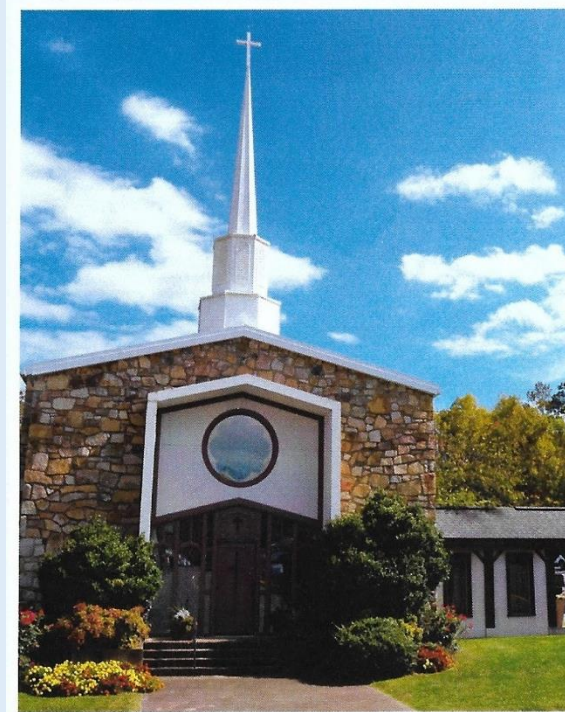

Free Downtown parking
Digital code entrance for safety
Close to all attractions

The Gatlinburg Presbyterian Retreat Center is ideal for Christian youth groups, choir groups, officer retreats & men and women's retreats.

GATLINBURG PRESBYTERIAN Retreat Center

Conveniently located in beautiful downtown Gatlinburg just two blocks from the Gatlinburg Convention Center.
237 Reagan Drive

Gatlinburg Presbyterian Retreat Center