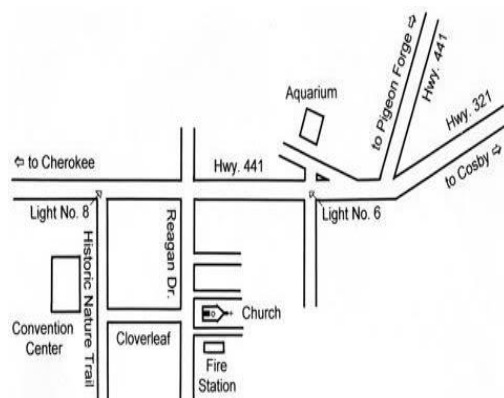

The Gatlinburg Presbyterian Retreat Center is ideal for Christian youth groups, choir groups, officer retreats & men and women's retreats.

Gatlinburg Presbyterian Church
237 Reagan Drive, Gatlinburg TN 37738
(865) 436-5592
email: gatlinburgpres@gmail.com
website: gatlinburgpresbyterianchurch.org

Gatlinburg Presbyterian Church
Religious Organization